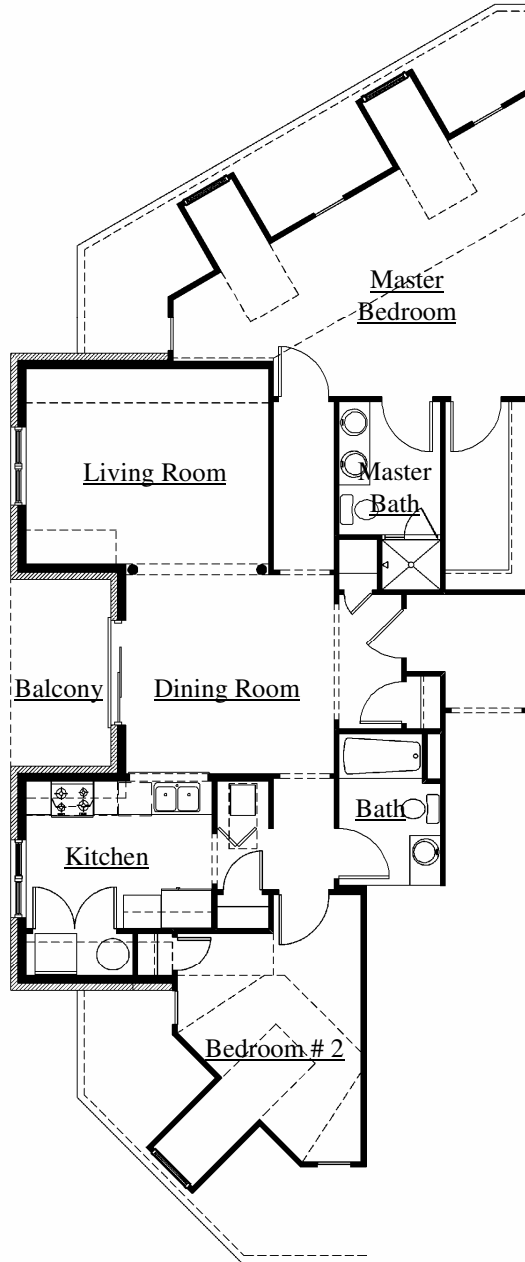

B Bennington *on the Park*

Upscale Urban Lifestyle Condominiums

Residence H • Unit 401

2 Bedrooms, 2 Baths
+/- 1300 Square Feet

5215 Center Street · Williamsburg, VA 23188 · 757-565-0565 · 757-565-0416(fax)